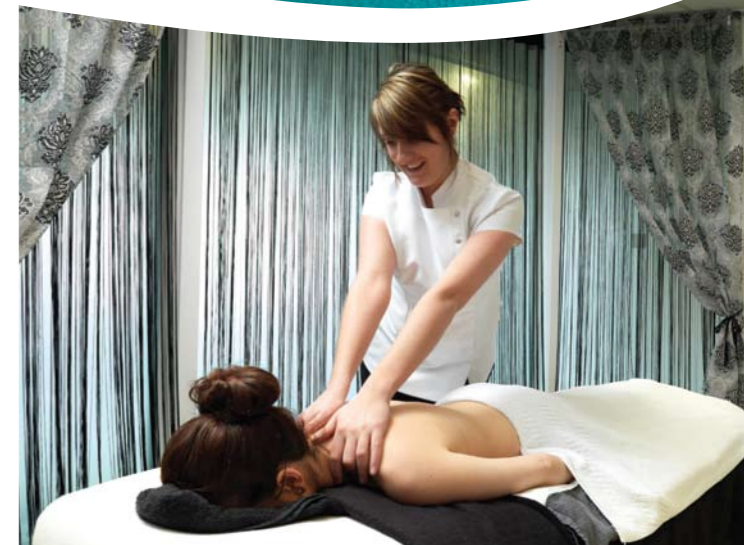

Escape, energise, relax

Been busy? Time to leave it all behind.

Work out, chill out, set your pulse pounding or let yourself be pampered – whatever way you choose to relax, our Otium Health & Leisure Clubs give you the facilities, activities, treatments and time you need.

Welcome to the relaxing part of your day

However you've spent your day, this is your chance to relax and indulge.

In the comfortable, informal surroundings of our Otium Health & Leisure Clubs, you can be as lively or as lazy as you like. So take your time. You've earned it.

- Heated, indoor swimming pools
- Separate children's splash pools in many Clubs*
- Steam rooms and saunas*
- Fully-equipped, air-conditioned gyms where you can follow your own programme or have one written for you by our fully trained staff
- Wide range of classes*
- A range of pampering and indulgent beauty treatments at selected Clubs*

* Please look online or ask at your local Club for details of the specific facilities they offer