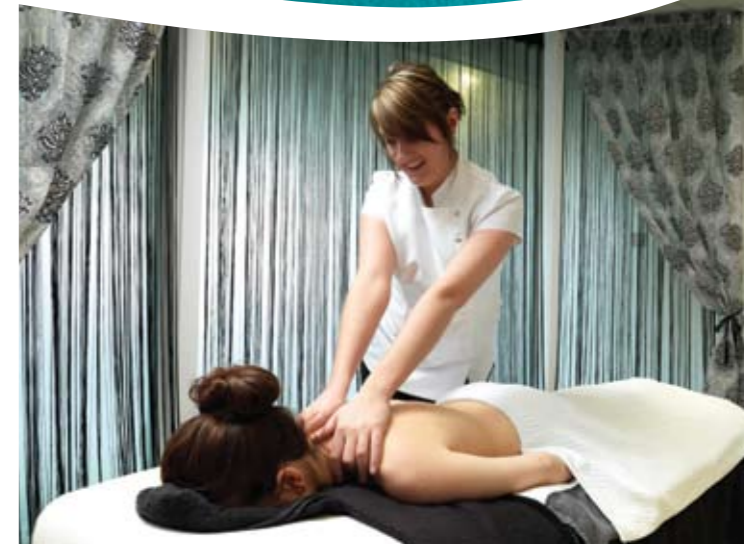

Escape, energise, relax

Been busy? Time to leave it all behind.

Work out, chill out, set your pulse pounding or let yourself be pampered – whatever way you choose to relax, our Otium Health & Leisure Clubs give you the facilities, activities, treatments and time you need.

Welcome to the relaxing part of your day

However you've spent your day, this is your chance to relax and indulge.

In the comfortable, informal surroundings of our Otium Health & Leisure Clubs, you can be as lively or as lazy as you like. So take your time. You've earned it.

- Heated, indoor swimming pools
- Separate children's splash pools in many Clubs*
- Steam rooms and saunas*
- Fully-equipped, air-conditioned gyms where you can follow your own programme or have one written for you by our fully trained staff
- Wide range of classes*
- A range of pampering and indulgent beauty treatments at selected Clubs*

* Please look online or ask at your local Club for details of the specific facilities they offer