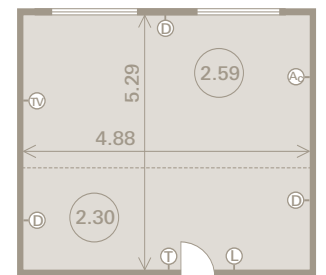

# Floor Plans

## Portland Boardroom

Entrance Door Width 0.76