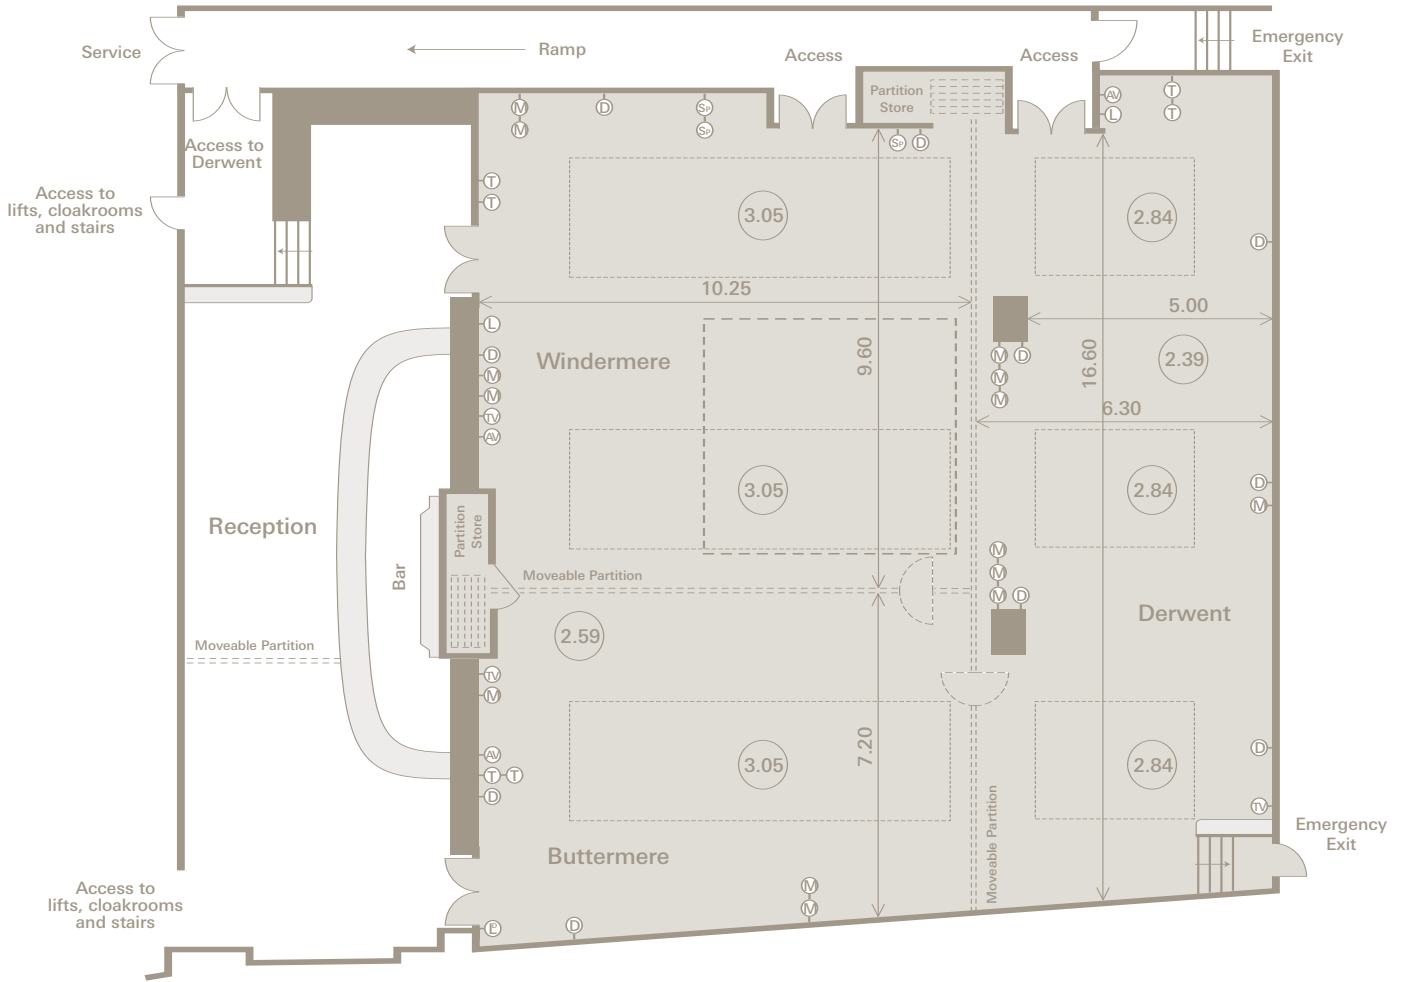

# Floor Plans

## Lakeland Suite

Mercer

Busby

## Portland Boardroom

Entrance Door Width 0.76