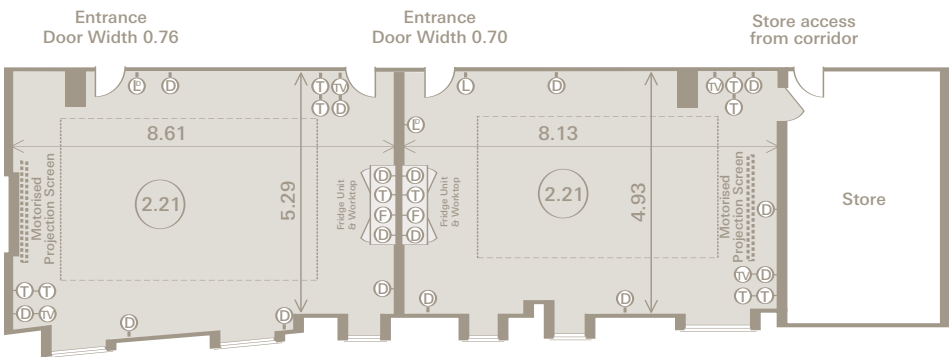

# Floor Plans

## Lakeland Suite

Mercer

Busby

## Portland Boardroom

Entrance Door Width 0.76