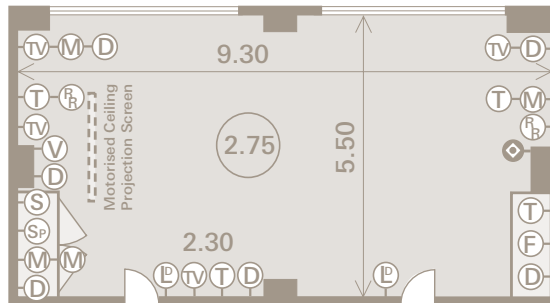

Floor Plans

Lincoln Room

Entrance Door
Width 0.84

Canterbury Room

Entrance Door
Width 0.82

Entrance Door
Width 0.82

Entrance Door
Width 0.82

York Room

Entrance Door
Width 0.84

Entrance Door
Width 0.84

Salisbury Room

Entrance Door
Width 0.82

Entrance Door
Width 0.82

Oxford Room

Entrance Door
Width 0.84

Entrance Door
Width 0.84

Marble Arch Boardroom

Entrance Door
Width 1.38

Bathroom
and Toilet

Office

Key to Symbols

- | | | | | |
|--------------------------|-------------------------------|------------------------------------------------|--------------------------|-------------------|
| (D) Double 13 amp socket | (LD) Light dimming switch | (X) 19 pin lighting connector | (SS) Serving Surface | (---) Dance Floor |
| (S) Single 13 amp socket | (Rm) Radio Microphone Link | (⊗) 16 amp single phase supply | (0.00) Ceiling Height | (□) Drop Ceiling |
| (TV) TV Aerial point | (AC) Air Conditioning control | (●) 32 amp single phase supply | (0.00) Chandelier Height | |
| (T) Telephone socket | (Sc) Ceiling screen control | (T2) Multiple telephone socket with number | | |
| (F) Fax/Modem socket | (L) Light switch | (C3) Multiple Communication socket with number | | |
| (I) ISDN2 socket | (Sp) Speaker socket | (⊕) 3 phase 63amp power socket | | |
| (M) Microphone socket | (Dx) 5 pin DMX socket | (⊙) 3 phase 10amp power socket | | |
| (Mx) Mixer socket | (Va) 15 pin VGA socket | | | |
- Floor plans are not to scale
All measurements are in metres