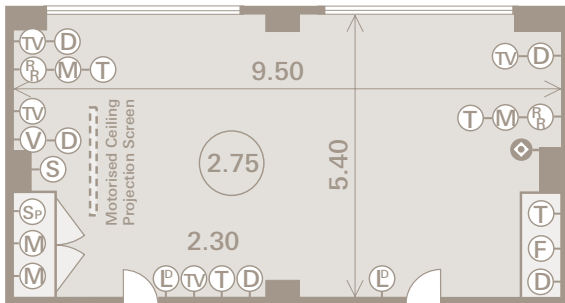

Floor Plans

Lincoln Room

Entrance Door
Width 0.84

Canterbury Room

Entrance Door
Width 0.82

Entrance Door
Width 0.82

Entrance Door
Width 0.82

York Room

Entrance Door
Width 0.84

Entrance Door
Width 0.84

Salisbury Room

Entrance Door
Width 0.82

Entrance Door
Width 0.82

Oxford Room

Entrance Door
Width 0.84

Entrance Door
Width 0.84

Marble Arch Boardroom

Entrance Door
Width 1.38

Bathroom
and Toilet

Office

Key to Symbols

- | | | | | |
|--------------------------|-------------------------------|------------------------------------------------|--------------------------|-------------------|
| (D) Double 13 amp socket | (LD) Light dimming switch | (X) 19 pin lighting connector | (SS) Serving Surface | (---) Dance Floor |
| (S) Single 13 amp socket | (Rm) Radio Microphone Link | (⊗) 16 amp single phase supply | (0.00) Ceiling Height | (□) Drop Ceiling |
| (TV) TV Aerial point | (AC) Air Conditioning control | (●) 32 amp single phase supply | (0.00) Chandelier Height | |
| (T) Telephone socket | (Sc) Ceiling screen control | (T2) Multiple telephone socket with number | | |
| (F) Fax/Modem socket | (L) Light switch | (C3) Multiple Communication socket with number | | |
| (I) ISDN2 socket | (Sp) Speaker socket | (⊕) 3 phase 63amp power socket | | |
| (M) Microphone socket | (Dx) 5 pin DMX socket | (⊙) 3 phase 10amp power socket | | |
| (Mx) Mixer socket | (Va) 15 pin VGA socket | | | |
- Floor plans are not to scale
All measurements are in metres