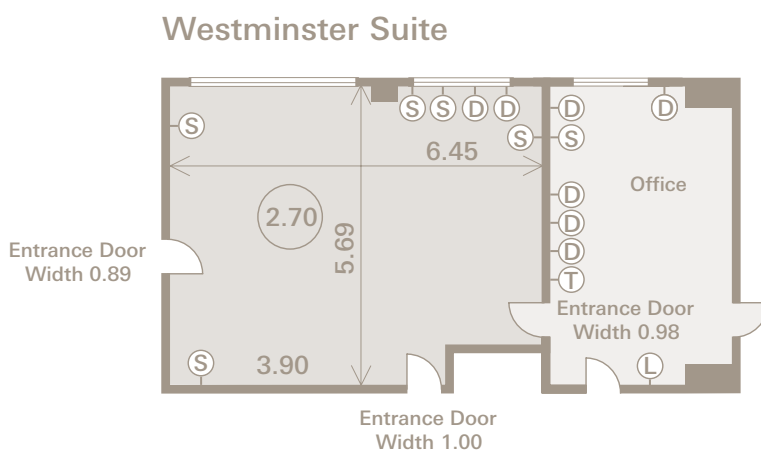

Floor Plans

Lincoln Room

Entrance Door
Width 0.84

Canterbury Room

Entrance Door
Width 0.82

Entrance Door
Width 0.82

Entrance Door
Width 0.82

York Room

Entrance Door
Width 0.84

Entrance Door
Width 0.84

Salisbury Room

Entrance Door
Width 0.82

Entrance Door
Width 0.82

Oxford Room

Entrance Door
Width 0.84

Entrance Door
Width 0.84

Marble Arch Boardroom

Entrance Door
Width 1.38

Bathroom
and Toilet

Office

Key to Symbols

- | | | | | |
|--------------------------|-------------------------------|------------------------------------------------|--------------------------|-------------------|
| (D) Double 13 amp socket | (LD) Light dimming switch | (X) 19 pin lighting connector | (SS) Serving Surface | (---) Dance Floor |
| (S) Single 13 amp socket | (Rm) Radio Microphone Link | (⊗) 16 amp single phase supply | (0.00) Ceiling Height | (□) Drop Ceiling |
| (TV) TV Aerial point | (AC) Air Conditioning control | (●) 32 amp single phase supply | (0.00) Chandelier Height | |
| (T) Telephone socket | (Sc) Ceiling screen control | (T2) Multiple telephone socket with number | | |
| (F) Fax/Modem socket | (L) Light switch | (C3) Multiple Communication socket with number | | |
| (I) ISDN2 socket | (Sp) Speaker socket | (⊕) 3 phase 63amp power socket | | |
| (M) Microphone socket | (Dx) 5 pin DMX socket | (⊙) 3 phase 10amp power socket | | |
| (Mx) Mixer socket | (Va) 15 pin VGA socket | | | |
- Floor plans are not to scale
All measurements are in metres