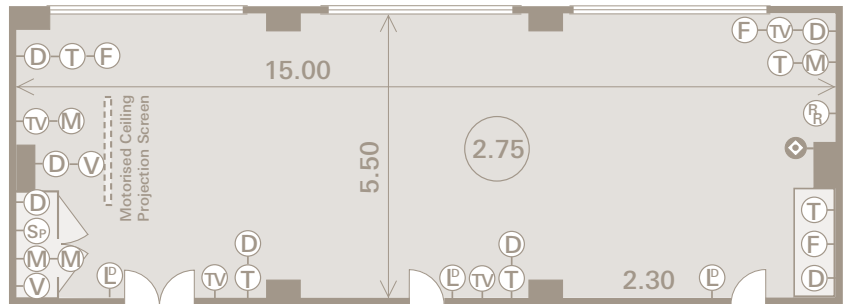

Floor Plans

Lincoln Room

Entrance Door
Width 0.84

Canterbury Room

Entrance Door
Width 0.82

Entrance Door
Width 0.82

Entrance Door
Width 0.82

York Room

Entrance Door
Width 0.84

Entrance Door
Width 0.84

Salisbury Room

Entrance Door
Width 0.82

Entrance Door
Width 0.82

Oxford Room

Entrance Door
Width 0.84

Entrance Door
Width 0.84

Marble Arch Boardroom

Entrance Door
Width 1.38

Bathroom
and Toilet

Office

Key to Symbols

- | | | | | |
|--------------------------|-------------------------------|------------------------------------------------|--------------------------|-------------------|
| (D) Double 13 amp socket | (LD) Light dimming switch | (X) 19 pin lighting connector | (SS) Serving Surface | (---) Dance Floor |
| (S) Single 13 amp socket | (Rm) Radio Microphone Link | (⊗) 16 amp single phase supply | (0.00) Ceiling Height | (□) Drop Ceiling |
| (TV) TV Aerial point | (AC) Air Conditioning control | (●) 32 amp single phase supply | (0.00) Chandelier Height | |
| (T) Telephone socket | (Sc) Ceiling screen control | (T2) Multiple telephone socket with number | | |
| (F) Fax/Modem socket | (L) Light switch | (C3) Multiple Communication socket with number | | |
| (I) ISDN2 socket | (Sp) Speaker socket | (⊕) 3 phase 63amp power socket | | |
| (M) Microphone socket | (Dx) 5 pin DMX socket | (⊙) 3 phase 10amp power socket | | |
| (Mx) Mixer socket | (Va) 15 pin VGA socket | | | |
- Floor plans are not to scale
All measurements are in metres