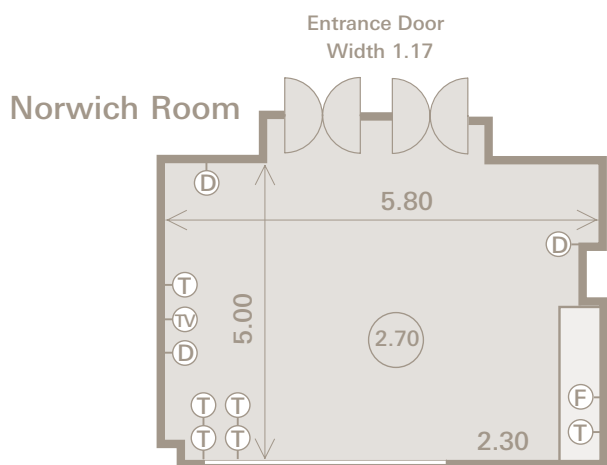

Floor Plans

Lincoln Room

Entrance Door
Width 0.84

Canterbury Room

Entrance Door
Width 0.82

Entrance Door
Width 0.82

Entrance Door
Width 0.82

York Room

Entrance Door
Width 0.84

Entrance Door
Width 0.84

Salisbury Room

Entrance Door
Width 0.82

Entrance Door
Width 0.82

Oxford Room

Entrance Door
Width 0.84

Entrance Door
Width 0.84

Marble Arch Boardroom

Entrance Door
Width 1.38

Bathroom
and Toilet

Office

Key to Symbols

- | | | | | |
|--------------------------|-------------------------------|------------------------------------------------|--------------------------|-------------------|
| (D) Double 13 amp socket | (LD) Light dimming switch | (X) 19 pin lighting connector | (SS) Serving Surface | (---) Dance Floor |
| (S) Single 13 amp socket | (Rm) Radio Microphone Link | (⊗) 16 amp single phase supply | (0.00) Ceiling Height | (□) Drop Ceiling |
| (TV) TV Aerial point | (AC) Air Conditioning control | (●) 32 amp single phase supply | (0.00) Chandelier Height | |
| (T) Telephone socket | (Sc) Ceiling screen control | (T2) Multiple telephone socket with number | | |
| (F) Fax/Modem socket | (L) Light switch | (C3) Multiple Communication socket with number | | |
| (I) ISDN2 socket | (Sp) Speaker socket | (⊕) 3 phase 63amp power socket | | |
| (M) Microphone socket | (Dx) 5 pin DMX socket | (⊙) 3 phase 10amp power socket | | |
| (Mx) Mixer socket | (Va) 15 pin VGA socket | | | |
- Floor plans are not to scale
All measurements are in metres