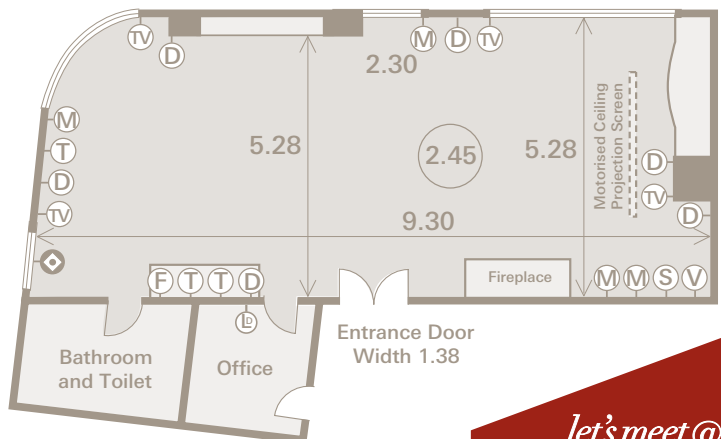

Floor Plans

Lincoln Room

Entrance Door
Width 0.84

Canterbury Room

Entrance Door
Width 0.82

Entrance Door
Width 0.82

Entrance Door
Width 0.82

York Room

Entrance Door
Width 0.84

Entrance Door
Width 0.84

Salisbury Room

Entrance Door
Width 0.82

Entrance Door
Width 0.82

Oxford Room

Entrance Door
Width 0.84

Entrance Door
Width 0.84

Marble Arch Boardroom

Entrance Door
Width 1.38

Bathroom
and Toilet

Office

Key to Symbols

- | | | | | |
|--------------------------|-------------------------------|------------------------------------------------|--------------------------|-------------------|
| (D) Double 13 amp socket | (LD) Light dimming switch | (X) 19 pin lighting connector | (SS) Serving Surface | (---) Dance Floor |
| (S) Single 13 amp socket | (Rm) Radio Microphone Link | (⊗) 16 amp single phase supply | (0.00) Ceiling Height | (□) Drop Ceiling |
| (TV) TV Aerial point | (AC) Air Conditioning control | (●) 32 amp single phase supply | (0.00) Chandelier Height | |
| (T) Telephone socket | (Sc) Ceiling screen control | (T2) Multiple telephone socket with number | | |
| (F) Fax/Modem socket | (L) Light switch | (C3) Multiple Communication socket with number | | |
| (I) ISDN2 socket | (Sp) Speaker socket | (⊕) 3 phase 63amp power socket | | |
| (M) Microphone socket | (Dx) 5 pin DMX socket | (⊙) 3 phase 10amp power socket | | |
| (Mx) Mixer socket | (Va) 15 pin VGA socket | | | |
- Floor plans are not to scale
All measurements are in metres