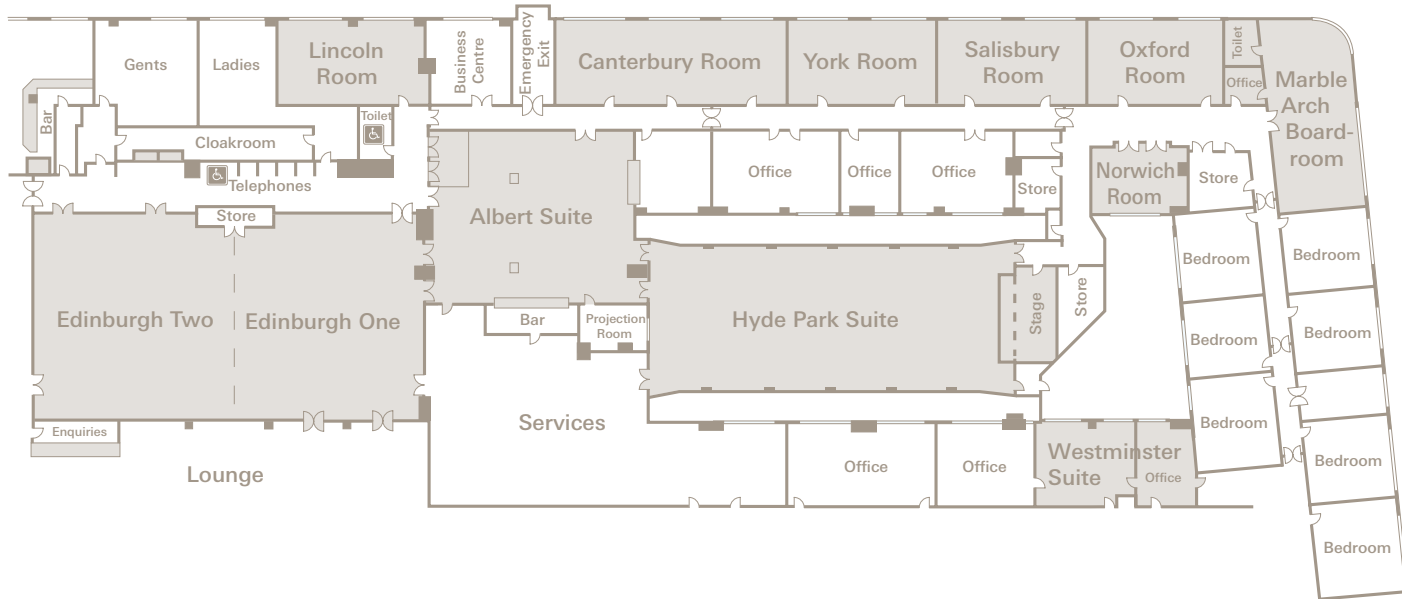

Floor Plans

Lincoln Room

Entrance Door
Width 0.84

Canterbury Room

Entrance Door
Width 0.82

Entrance Door
Width 0.82

Entrance Door
Width 0.82

York Room

Entrance Door
Width 0.84

Entrance Door
Width 0.84

Salisbury Room

Entrance Door
Width 0.82

Entrance Door
Width 0.82

Oxford Room

Entrance Door
Width 0.84

Entrance Door
Width 0.84

Marble Arch Boardroom

Entrance Door
Width 1.38

Bathroom
and Toilet

Office

Key to Symbols

- | | | | | |
|--------------------------|-------------------------------|------------------------------------------------|--------------------------|-------------------|
| (D) Double 13 amp socket | (LD) Light dimming switch | (X) 19 pin lighting connector | (SS) Serving Surface | (---) Dance Floor |
| (S) Single 13 amp socket | (Rm) Radio Microphone Link | (⊗) 16 amp single phase supply | (0.00) Ceiling Height | (□) Drop Ceiling |
| (TV) TV Aerial point | (AC) Air Conditioning control | (●) 32 amp single phase supply | (0.00) Chandelier Height | |
| (T) Telephone socket | (Sc) Ceiling screen control | (T2) Multiple telephone socket with number | | |
| (F) Fax/Modem socket | (L) Light switch | (C3) Multiple Communication socket with number | | |
| (I) ISDN2 socket | (Sp) Speaker socket | (⊕) 3 phase 63amp power socket | | |
| (M) Microphone socket | (Dx) 5 pin DMX socket | (⊙) 3 phase 10amp power socket | | |
| (Mx) Mixer socket | (Va) 15 pin VGA socket | | | |
- Floor plans are not to scale
All measurements are in metres