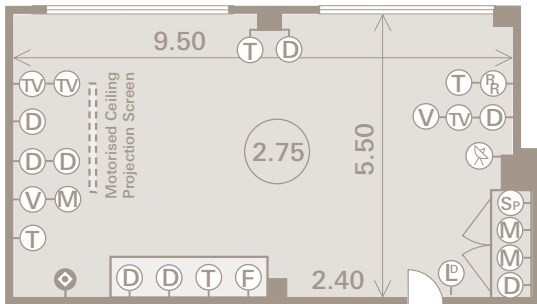

Floor Plans

Lincoln Room

Entrance Door
Width 0.84

Canterbury Room

Entrance Door
Width 0.82

Entrance Door
Width 0.82

Entrance Door
Width 0.82

York Room

Entrance Door
Width 0.84

Entrance Door
Width 0.84

Salisbury Room

Entrance Door
Width 0.82

Entrance Door
Width 0.82

Oxford Room

Entrance Door
Width 0.84

Entrance Door
Width 0.84

Marble Arch Boardroom

Entrance Door
Width 1.38

Bathroom
and Toilet

Office

Key to Symbols

- | | | | | |
|--------------------------|-------------------------------|------------------------------------------------|--------------------------|-------------------|
| (D) Double 13 amp socket | (LD) Light dimming switch | (X) 19 pin lighting connector | (SS) Serving Surface | (---) Dance Floor |
| (S) Single 13 amp socket | (Rm) Radio Microphone Link | (⊗) 16 amp single phase supply | (0.00) Ceiling Height | (□) Drop Ceiling |
| (TV) TV Aerial point | (AC) Air Conditioning control | (●) 32 amp single phase supply | (0.00) Chandelier Height | |
| (T) Telephone socket | (Sc) Ceiling screen control | (T2) Multiple telephone socket with number | | |
| (F) Fax/Modem socket | (L) Light switch | (C3) Multiple Communication socket with number | | |
| (I) ISDN2 socket | (Sp) Speaker socket | (⊕) 3 phase 63amp power socket | | |
| (M) Microphone socket | (Dx) 5 pin DMX socket | (⊙) 3 phase 10amp power socket | | |
| (Mx) Mixer socket | (Va) 15 pin VGA socket | | | |
- Floor plans are not to scale
All measurements are in metres