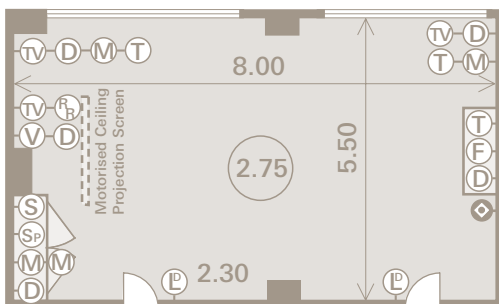

Floor Plans

Lincoln Room

Entrance Door
Width 0.84

Canterbury Room

Entrance Door
Width 0.82

Entrance Door
Width 0.82

Entrance Door
Width 0.82

York Room

Entrance Door
Width 0.84

Entrance Door
Width 0.84

Salisbury Room

Entrance Door
Width 0.82

Entrance Door
Width 0.82

Oxford Room

Entrance Door
Width 0.84

Entrance Door
Width 0.84

Marble Arch Boardroom

Entrance Door
Width 1.38

Bathroom
and Toilet

Office

Key to Symbols

- | | | | | |
|--------------------------|-------------------------------|------------------------------------------------|--------------------------|-------------------|
| (D) Double 13 amp socket | (LD) Light dimming switch | (X) 19 pin lighting connector | (SS) Serving Surface | (---) Dance Floor |
| (S) Single 13 amp socket | (Rm) Radio Microphone Link | (⊗) 16 amp single phase supply | (0.00) Ceiling Height | (□) Drop Ceiling |
| (TV) TV Aerial point | (AC) Air Conditioning control | (●) 32 amp single phase supply | (0.00) Chandelier Height | |
| (T) Telephone socket | (Sc) Ceiling screen control | (T2) Multiple telephone socket with number | | |
| (F) Fax/Modem socket | (L) Light switch | (C3) Multiple Communication socket with number | | |
| (I) ISDN2 socket | (Sp) Speaker socket | (⊕) 3 phase 63amp power socket | | |
| (M) Microphone socket | (Dx) 5 pin DMX socket | (⊙) 3 phase 10amp power socket | | |
| (Mx) Mixer socket | (Va) 15 pin VGA socket | | | |
- Floor plans are not to scale
All measurements are in metres