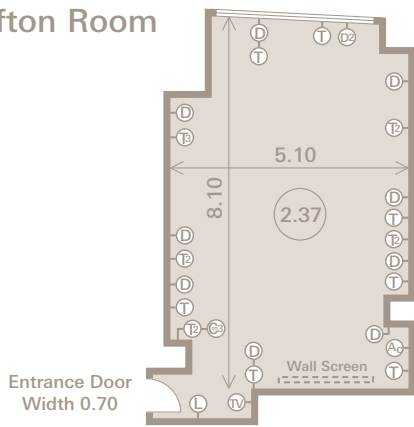

Floor Plans

Wessex Suite

Duchess Suite

Clifton Room

Sitting Rooms

| | Clifton Room | Wessex Suite | Marlborough Suite | Devon | Colston |
|------------------|--------------|--------------|-------------------|-----------|-----------|
| Theatre | 30 | 600 | 100 | 60 | 20 |
| Classroom | 20 | 250 | 60 | 35 | 12 |
| Boardroom | 18 | 70 | 40 | 35 | 12 |
| Hollow square | - | - | - | - | - |
| U-shape | 18 | 65 | 30 | 25 | 12 |
| Cabaret | - | 250 | 50 | 30 | - |
| Reception | - | 700 | 140 | 70 | 25 |
| Dinner – rounds | - | 530 | 100 | 40 | 12 |
| Dinner dance | - | 420 | 80 | - | - |
| Floor of Hotel | Ground | Mezzanine | Mezzanine | Mezzanine | Mezzanine |
| Air Conditioning | yes | yes | no | yes | yes |

Marlborough Suite

Colston

Devon

Key to Symbols

| | | | | | | | | | |
|------|----------------------|------|--------------------------|------|---|---------|-------------------|-------|--------------|
| (D) | Double 13 amp socket | (LD) | Light dimming switch | (X) | 19 pin lighting connector | (SS) | Serving Surface | (---) | Dance Floor |
| (S) | Single 13 amp socket | (RM) | Radio Microphone Link | (X) | 16 amp single phase supply | (0.00) | Ceiling Height | (□) | Drop Ceiling |
| (TV) | TV Aerial point | (AC) | Air Conditioning control | (●) | 32 amp single phase supply | (.0.00) | Chandelier Height | | |
| (T) | Telephone socket | (SC) | Ceiling screen control | (T2) | Multiple telephone socket with number | | | | |
| (F) | Fax/Modem socket | (L) | Light switch | (C3) | Multiple Communication socket with number | | | | |
| (I) | ISDN2 socket | (SP) | Speaker socket | (⊕) | 3 phase 63amp power socket | | | | |
| (M) | Microphone socket | (DX) | 5 pin DMX socket | (⊖) | 3 phase 10amp power socket | | | | |
| (Mx) | Mixer socket | (Va) | 15 pin VGA socket | | | | | | |

All measurements are in metres