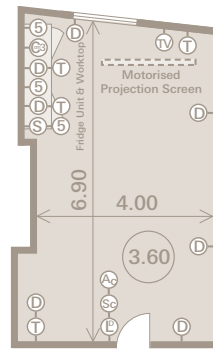

Floor Plans

Wessex Suite

Duchess Suite

Clifton Room

Sitting Rooms

| | Clifton Room | Wessex Suite | Marlborough Suite | Devon | Colston |
|------------------|--------------|--------------|-------------------|-----------|-----------|
| Theatre | 30 | 600 | 100 | 60 | 20 |
| Classroom | 20 | 250 | 60 | 35 | 12 |
| Boardroom | 18 | 70 | 40 | 35 | 12 |
| Hollow square | - | - | - | - | - |
| U-shape | 18 | 65 | 30 | 25 | 12 |
| Cabaret | - | 250 | 50 | 30 | - |
| Reception | - | 700 | 140 | 70 | 25 |
| Dinner – rounds | - | 530 | 100 | 40 | 12 |
| Dinner dance | - | 420 | 80 | - | - |
| Floor of Hotel | Ground | Mezzanine | Mezzanine | Mezzanine | Mezzanine |
| Air Conditioning | yes | yes | no | yes | yes |

Marlborough Suite

Colston

Devon

Key to Symbols

| | | | | | | | | | |
|------|----------------------|------|--------------------------|------|---|---------|-------------------|-------|--------------|
| (D) | Double 13 amp socket | (LD) | Light dimming switch | (X) | 19 pin lighting connector | (SS) | Serving Surface | (---) | Dance Floor |
| (S) | Single 13 amp socket | (RM) | Radio Microphone Link | (X) | 16 amp single phase supply | (0.00) | Ceiling Height | (□) | Drop Ceiling |
| (TV) | TV Aerial point | (AC) | Air Conditioning control | (●) | 32 amp single phase supply | (.0.00) | Chandelier Height | | |
| (T) | Telephone socket | (SC) | Ceiling screen control | (T2) | Multiple telephone socket with number | | | | |
| (F) | Fax/Modem socket | (L) | Light switch | (C3) | Multiple Communication socket with number | | | | |
| (I) | ISDN2 socket | (SP) | Speaker socket | (⊕) | 3 phase 63amp power socket | | | | |
| (M) | Microphone socket | (DX) | 5 pin DMX socket | (⊖) | 3 phase 10amp power socket | | | | |
| (Mx) | Mixer socket | (Va) | 15 pin VGA socket | | | | | | |

All measurements are in metres