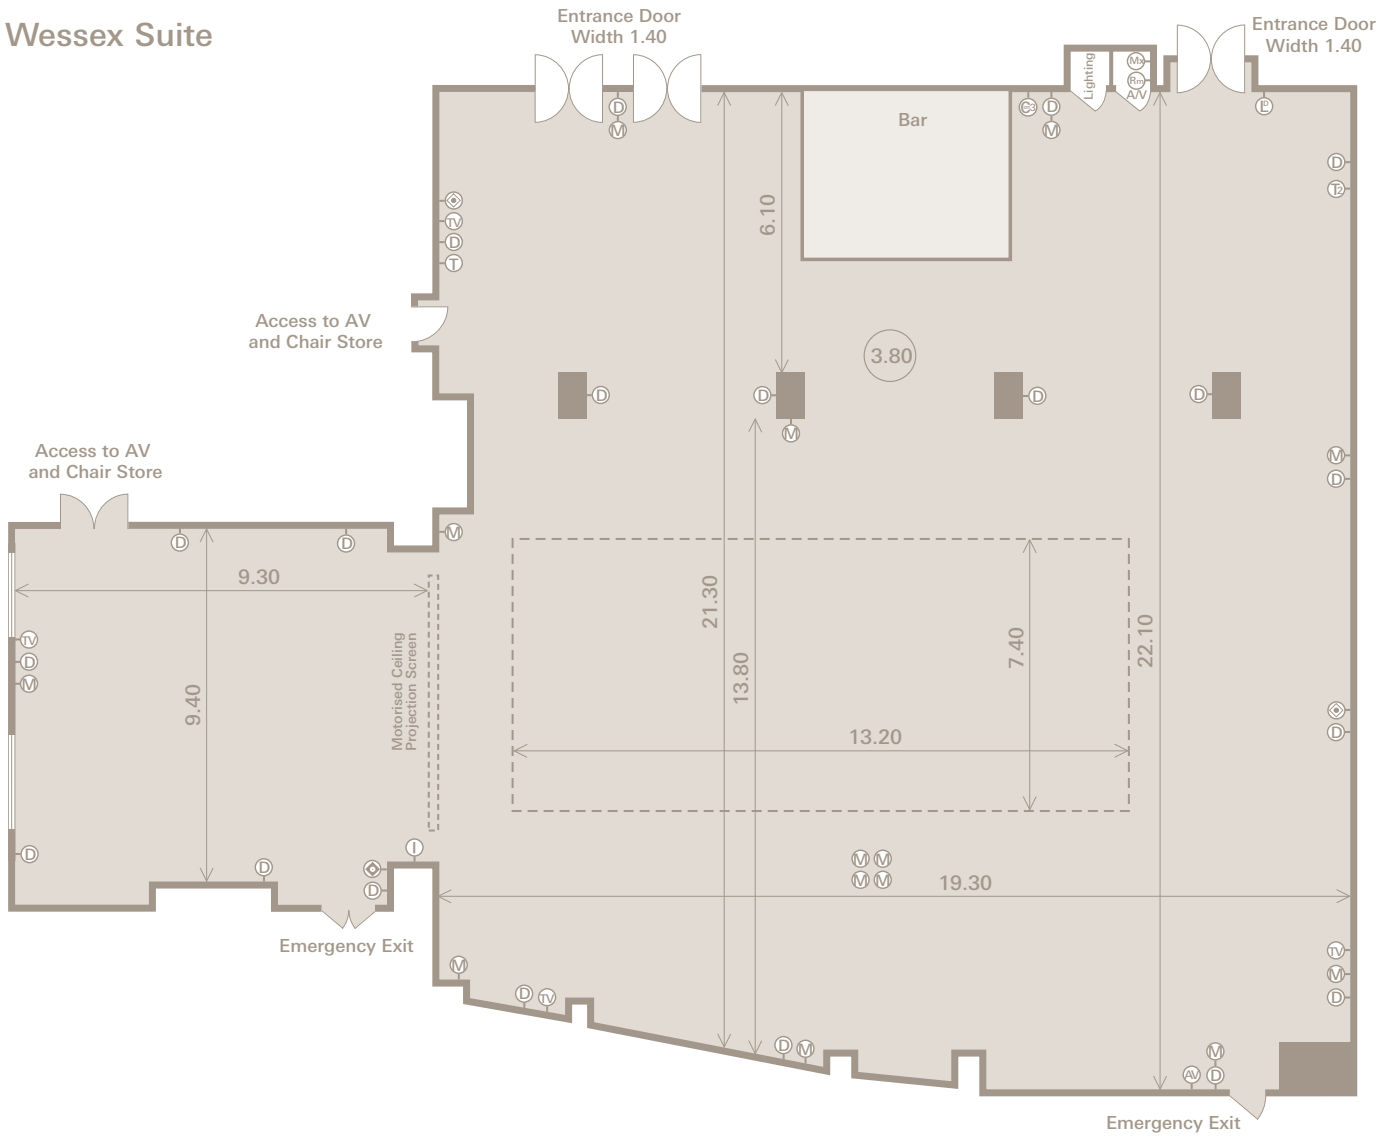

Floor Plans

Wessex Suite

Duchess Suite

Clifton Room

Sitting Rooms

| | Clifton Room | Wessex Suite | Marlborough Suite | Devon | Colston |
|------------------|--------------|--------------|-------------------|-----------|-----------|
| Theatre | 30 | 600 | 100 | 60 | 20 |
| Classroom | 20 | 250 | 60 | 35 | 12 |
| Boardroom | 18 | 70 | 40 | 35 | 12 |
| Hollow square | - | - | - | - | - |
| U-shape | 18 | 65 | 30 | 25 | 12 |
| Cabaret | - | 250 | 50 | 30 | - |
| Reception | - | 700 | 140 | 70 | 25 |
| Dinner – rounds | - | 530 | 100 | 40 | 12 |
| Dinner dance | - | 420 | 80 | - | - |
| Floor of Hotel | Ground | Mezzanine | Mezzanine | Mezzanine | Mezzanine |
| Air Conditioning | yes | yes | no | yes | yes |

Marlborough Suite

Colston

Devon

Key to Symbols

| | | | | | | | | | |
|------|----------------------|------|--------------------------|------|---|---------|-------------------|-------|--------------|
| (D) | Double 13 amp socket | (LD) | Light dimming switch | (X) | 19 pin lighting connector | (SS) | Serving Surface | (---) | Dance Floor |
| (S) | Single 13 amp socket | (RM) | Radio Microphone Link | (X) | 16 amp single phase supply | (0.00) | Ceiling Height | (□) | Drop Ceiling |
| (TV) | TV Aerial point | (AC) | Air Conditioning control | (●) | 32 amp single phase supply | (.0.00) | Chandelier Height | | |
| (T) | Telephone socket | (SC) | Ceiling screen control | (T2) | Multiple telephone socket with number | | | | |
| (F) | Fax/Modem socket | (L) | Light switch | (C3) | Multiple Communication socket with number | | | | |
| (I) | ISDN2 socket | (SP) | Speaker socket | (⊕) | 3 phase 63amp power socket | | | | |
| (M) | Microphone socket | (DX) | 5 pin DMX socket | (⊖) | 3 phase 10amp power socket | | | | |
| (Mx) | Mixer socket | (Va) | 15 pin VGA socket | | | | | | |

All measurements are in metres