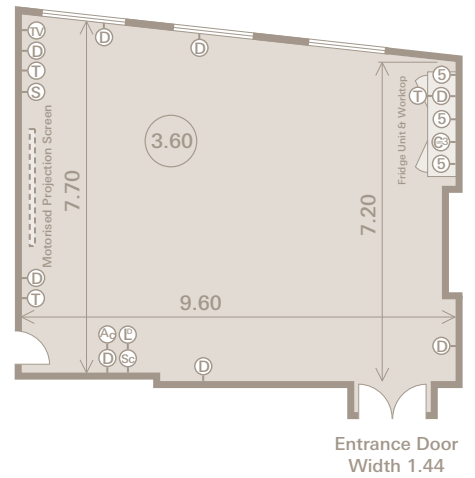

Floor Plans

Wessex Suite

Duchess Suite

Clifton Room

Sitting Rooms

| | Clifton Room | Wessex Suite | Marlborough Suite | Devon | Colston |
|------------------|--------------|--------------|-------------------|-----------|-----------|
| Theatre | 30 | 600 | 100 | 60 | 20 |
| Classroom | 20 | 250 | 60 | 35 | 12 |
| Boardroom | 18 | 70 | 40 | 35 | 12 |
| Hollow square | - | - | - | - | - |
| U-shape | 18 | 65 | 30 | 25 | 12 |
| Cabaret | - | 250 | 50 | 30 | - |
| Reception | - | 700 | 140 | 70 | 25 |
| Dinner – rounds | - | 530 | 100 | 40 | 12 |
| Dinner dance | - | 420 | 80 | - | - |
| Floor of Hotel | Ground | Mezzanine | Mezzanine | Mezzanine | Mezzanine |
| Air Conditioning | yes | yes | no | yes | yes |

Marlborough Suite

Colston

Devon

Key to Symbols

| | | | | | | | | | |
|------|----------------------|------|--------------------------|------|---|---------|-------------------|-------|--------------|
| (D) | Double 13 amp socket | (LD) | Light dimming switch | (X) | 19 pin lighting connector | (SS) | Serving Surface | (---) | Dance Floor |
| (S) | Single 13 amp socket | (RM) | Radio Microphone Link | (X) | 16 amp single phase supply | (0.00) | Ceiling Height | (□) | Drop Ceiling |
| (TV) | TV Aerial point | (AC) | Air Conditioning control | (●) | 32 amp single phase supply | (.0.00) | Chandelier Height | | |
| (T) | Telephone socket | (SC) | Ceiling screen control | (T2) | Multiple telephone socket with number | | | | |
| (F) | Fax/Modem socket | (L) | Light switch | (C3) | Multiple Communication socket with number | | | | |
| (I) | ISDN2 socket | (SP) | Speaker socket | (⊕) | 3 phase 63amp power socket | | | | |
| (M) | Microphone socket | (DX) | 5 pin DMX socket | (⊖) | 3 phase 10amp power socket | | | | |
| (Mx) | Mixer socket | (Va) | 15 pin VGA socket | | | | | | |

All measurements are in metres