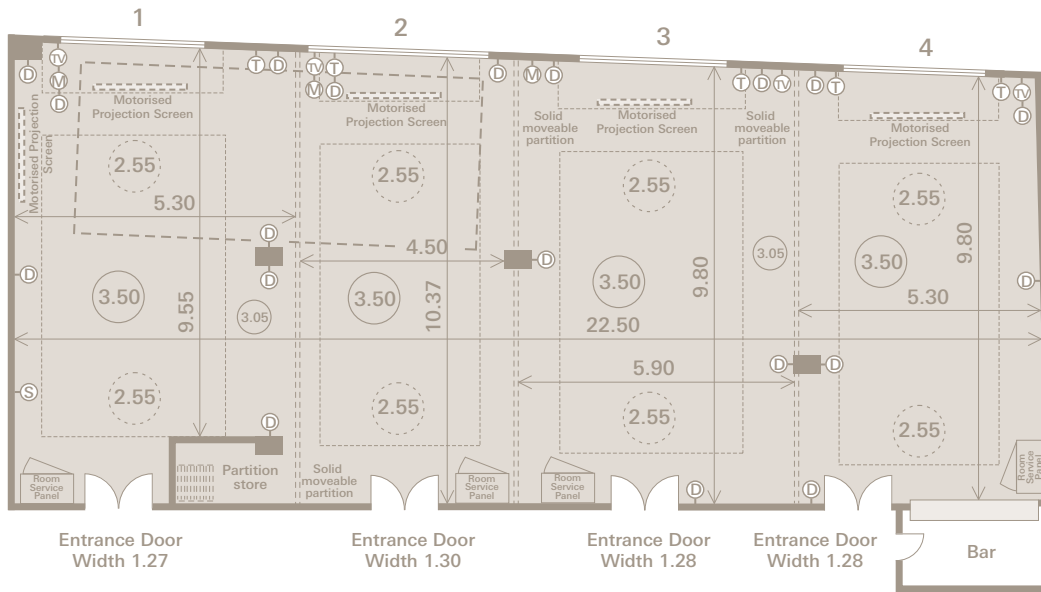

Floor Plans

Wessex Suite

Duchess Suite

Clifton Room

Sitting Rooms

| | Clifton Room | Wessex Suite | Marlborough Suite | Devon | Colston |
|------------------|--------------|--------------|-------------------|-----------|-----------|
| Theatre | 30 | 600 | 100 | 60 | 20 |
| Classroom | 20 | 250 | 60 | 35 | 12 |
| Boardroom | 18 | 70 | 40 | 35 | 12 |
| Hollow square | - | - | - | - | - |
| U-shape | 18 | 65 | 30 | 25 | 12 |
| Cabaret | - | 250 | 50 | 30 | - |
| Reception | - | 700 | 140 | 70 | 25 |
| Dinner – rounds | - | 530 | 100 | 40 | 12 |
| Dinner dance | - | 420 | 80 | - | - |
| Floor of Hotel | Ground | Mezzanine | Mezzanine | Mezzanine | Mezzanine |
| Air Conditioning | yes | yes | no | yes | yes |

Marlborough Suite

Colston

Devon

Key to Symbols

| | | | | | | | | | |
|------|----------------------|------|--------------------------|------|---|---------|-------------------|-------|--------------|
| (D) | Double 13 amp socket | (LD) | Light dimming switch | (X) | 19 pin lighting connector | (SS) | Serving Surface | (---) | Dance Floor |
| (S) | Single 13 amp socket | (RM) | Radio Microphone Link | (X) | 16 amp single phase supply | (0.00) | Ceiling Height | (□) | Drop Ceiling |
| (TV) | TV Aerial point | (AC) | Air Conditioning control | (●) | 32 amp single phase supply | (.0.00) | Chandelier Height | | |
| (T) | Telephone socket | (SC) | Ceiling screen control | (T2) | Multiple telephone socket with number | | | | |
| (F) | Fax/Modem socket | (L) | Light switch | (C3) | Multiple Communication socket with number | | | | |
| (I) | ISDN2 socket | (SP) | Speaker socket | (⊕) | 3 phase 63amp power socket | | | | |
| (M) | Microphone socket | (DX) | 5 pin DMX socket | (⊖) | 3 phase 10amp power socket | | | | |
| (Mx) | Mixer socket | (Va) | 15 pin VGA socket | | | | | | |

All measurements are in metres