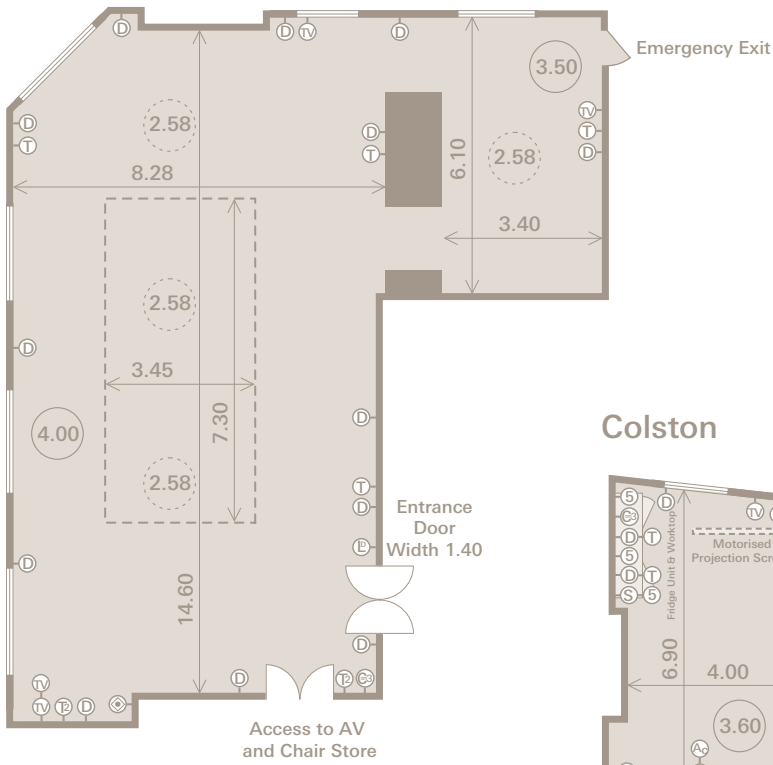

Floor Plans

Wessex Suite

Duchess Suite

Clifton Room

Sitting Rooms

| | Clifton Room | Wessex Suite | Marlborough Suite | Devon | Colston |
|------------------|--------------|--------------|-------------------|-----------|-----------|
| Theatre | 30 | 600 | 100 | 60 | 20 |
| Classroom | 20 | 250 | 60 | 35 | 12 |
| Boardroom | 18 | 70 | 40 | 35 | 12 |
| Hollow square | - | - | - | - | - |
| U-shape | 18 | 65 | 30 | 25 | 12 |
| Cabaret | - | 250 | 50 | 30 | - |
| Reception | - | 700 | 140 | 70 | 25 |
| Dinner – rounds | - | 530 | 100 | 40 | 12 |
| Dinner dance | - | 420 | 80 | - | - |
| Floor of Hotel | Ground | Mezzanine | Mezzanine | Mezzanine | Mezzanine |
| Air Conditioning | yes | yes | no | yes | yes |

Marlborough Suite

Colston

Devon

Key to Symbols

| | | | | | | | | | |
|------|----------------------|------|--------------------------|------|---|---------|-------------------|-------|--------------|
| (D) | Double 13 amp socket | (LD) | Light dimming switch | (X) | 19 pin lighting connector | (SS) | Serving Surface | (---) | Dance Floor |
| (S) | Single 13 amp socket | (RM) | Radio Microphone Link | (X) | 16 amp single phase supply | (0.00) | Ceiling Height | (□) | Drop Ceiling |
| (TV) | TV Aerial point | (AC) | Air Conditioning control | (●) | 32 amp single phase supply | (.0.00) | Chandelier Height | | |
| (T) | Telephone socket | (SC) | Ceiling screen control | (T2) | Multiple telephone socket with number | | | | |
| (F) | Fax/Modem socket | (L) | Light switch | (C3) | Multiple Communication socket with number | | | | |
| (I) | ISDN2 socket | (SP) | Speaker socket | (⊕) | 3 phase 63amp power socket | | | | |
| (M) | Microphone socket | (DX) | 5 pin DMX socket | (⊖) | 3 phase 10amp power socket | | | | |
| (Mx) | Mixer socket | (Va) | 15 pin VGA socket | | | | | | |

All measurements are in metres