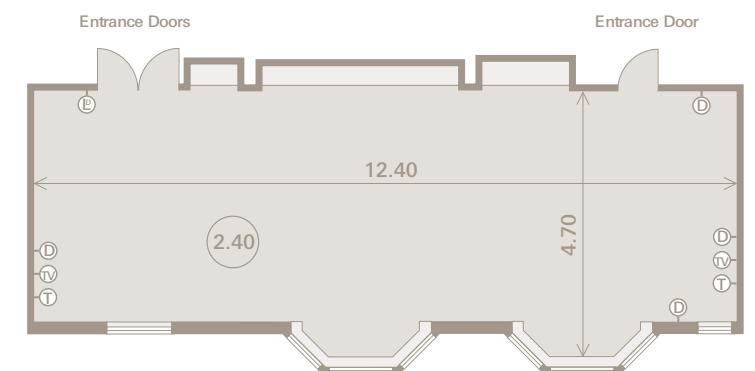

Floor Plans

Noblesse Room

Coleridge Room

Keats Room

Wordsworth Room

Shelley Room

Byron Room

Tennyson Room

Key to Symbols

- | | | | | |
|--------------------------|-------------------------------|--|--------------------------|-------------------|
| (D) Double 13 amp socket | (LD) Light dimming switch | (X) 19 pin lighting connector | (SS) Serving Surface | (---) Dance Floor |
| (S) Single 13 amp socket | (RM) Radio Microphone Link | (X) 16 amp single phase supply | (0.00) Ceiling Height | (□) Drop Ceiling |
| (TV) TV Aerial point | (AC) Air Conditioning control | (●) 32 amp single phase supply | (0.00) Chandelier Height | |
| (T) Telephone socket | (SC) Ceiling screen control | (T2) Multiple telephone socket with number | | |
| (F) Fax/Modem socket | (L) Light switch | (C3) Multiple Communication socket with number | | |
| (I) ISDN2 socket | (Sp) Speaker socket | (⊕) 3 phase 63amp power socket | | |
| (M) Microphone socket | (Dx) 5 pin DMX socket | (⊕) 3 phase 10amp power socket | | |
| (Mx) Mixer socket | (Va) 15 pin VGA socket | | | |

All measurements are in metres