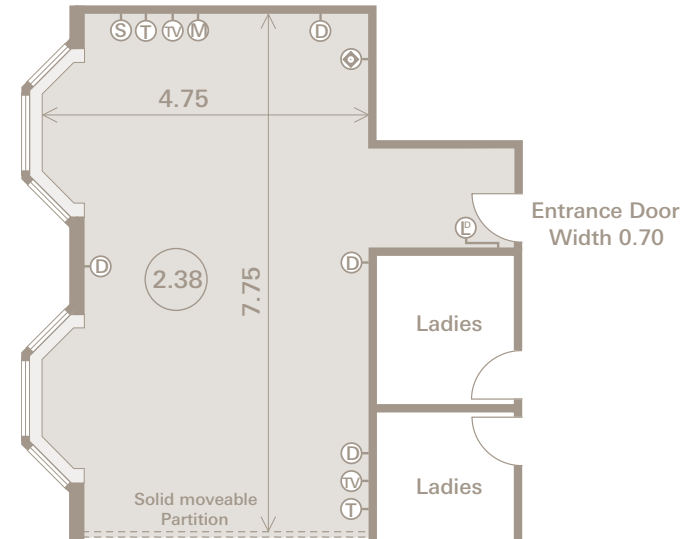

Floor Plans

Noblesse Room

Coleridge Room

Keats Room

Wordsworth Room

Shelley Room

Byron Room

Tennyson Room

Key to Symbols

- | | | | | |
|--------------------------|-------------------------------|--|--------------------------|-------------------|
| (D) Double 13 amp socket | (LD) Light dimming switch | (X) 19 pin lighting connector | (SS) Serving Surface | (---) Dance Floor |
| (S) Single 13 amp socket | (RM) Radio Microphone Link | (X) 16 amp single phase supply | (0.00) Ceiling Height | (□) Drop Ceiling |
| (TV) TV Aerial point | (AC) Air Conditioning control | (●) 32 amp single phase supply | (0.00) Chandelier Height | |
| (T) Telephone socket | (SC) Ceiling screen control | (T2) Multiple telephone socket with number | | |
| (F) Fax/Modem socket | (L) Light switch | (C3) Multiple Communication socket with number | | |
| (I) ISDN2 socket | (Sp) Speaker socket | (⊕) 3 phase 63amp power socket | | |
| (M) Microphone socket | (Dx) 5 pin DMX socket | (⊕) 3 phase 10amp power socket | | |
| (Mx) Mixer socket | (Va) 15 pin VGA socket | | | |

All measurements are in metres