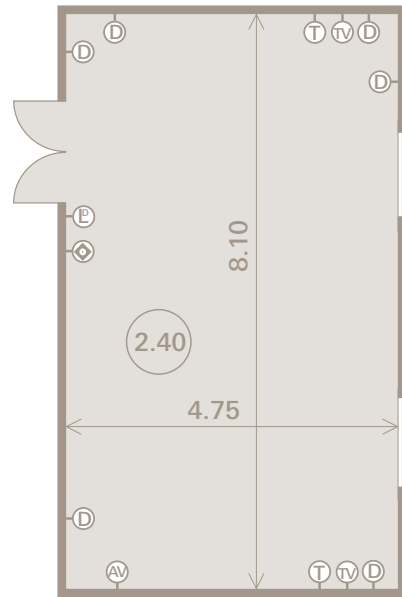

Floor Plans

Noblesse Room

Coleridge Room

Keats Room

Wordsworth Room

Shelley Room

Byron Room

Tennyson Room

Key to Symbols

- | | | | | |
|--------------------------|-------------------------------|--|--------------------------|-------------------|
| (D) Double 13 amp socket | (LD) Light dimming switch | (X) 19 pin lighting connector | (SS) Serving Surface | (---) Dance Floor |
| (S) Single 13 amp socket | (RM) Radio Microphone Link | (X) 16 amp single phase supply | (0.00) Ceiling Height | (□) Drop Ceiling |
| (TV) TV Aerial point | (AC) Air Conditioning control | (●) 32 amp single phase supply | (0.00) Chandelier Height | |
| (T) Telephone socket | (SC) Ceiling screen control | (T2) Multiple telephone socket with number | | |
| (F) Fax/Modem socket | (L) Light switch | (C3) Multiple Communication socket with number | | |
| (I) ISDN2 socket | (Sp) Speaker socket | (⊕) 3 phase 63amp power socket | | |
| (M) Microphone socket | (Dx) 5 pin DMX socket | (⊕) 3 phase 10amp power socket | | |
| (Mx) Mixer socket | (Va) 15 pin VGA socket | | | |

All measurements are in metres