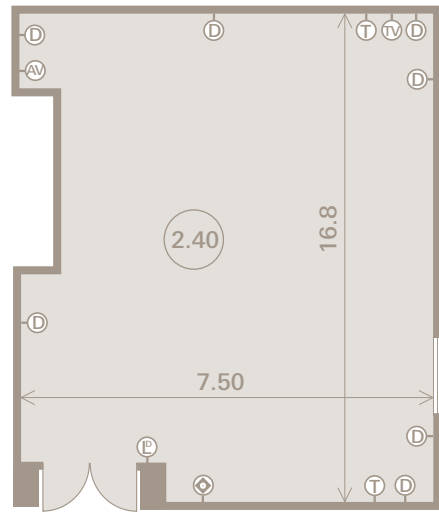

Floor Plans

Noblesse Room

Coleridge Room

Keats Room

Wordsworth Room

Shelley Room

Byron Room

Tennyson Room

Key to Symbols

- | | | | | |
|--------------------------|-------------------------------|--|--------------------------|-------------------|
| (D) Double 13 amp socket | (LD) Light dimming switch | (X) 19 pin lighting connector | (SS) Serving Surface | (---) Dance Floor |
| (S) Single 13 amp socket | (RM) Radio Microphone Link | (X) 16 amp single phase supply | (0.00) Ceiling Height | (□) Drop Ceiling |
| (TV) TV Aerial point | (AC) Air Conditioning control | (●) 32 amp single phase supply | (0.00) Chandelier Height | |
| (T) Telephone socket | (SC) Ceiling screen control | (T2) Multiple telephone socket with number | | |
| (F) Fax/Modem socket | (L) Light switch | (C3) Multiple Communication socket with number | | |
| (I) ISDN2 socket | (Sp) Speaker socket | (⊕) 3 phase 63amp power socket | | |
| (M) Microphone socket | (Dx) 5 pin DMX socket | (⊕) 3 phase 10amp power socket | | |
| (Mx) Mixer socket | (Va) 15 pin VGA socket | | | |

All measurements are in metres