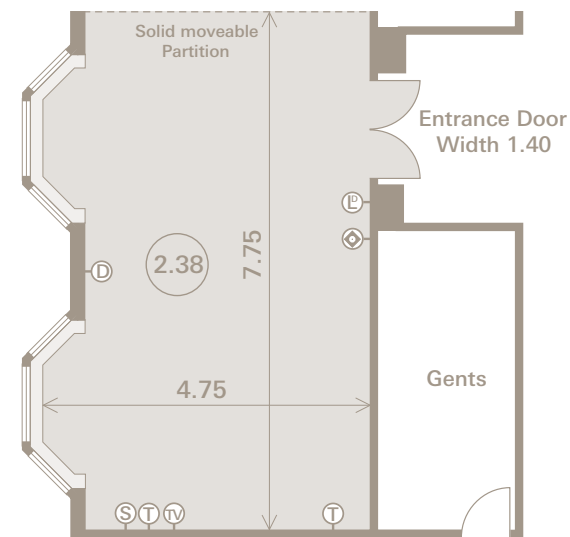

Floor Plans

Noblesse Room

Coleridge Room

Keats Room

Wordsworth Room

Shelley Room

Byron Room

Tennyson Room

Key to Symbols

- | | | | | |
|--------------------------|-------------------------------|--|--------------------------|-------------------|
| (D) Double 13 amp socket | (LD) Light dimming switch | (X) 19 pin lighting connector | (SS) Serving Surface | (---) Dance Floor |
| (S) Single 13 amp socket | (RM) Radio Microphone Link | (X) 16 amp single phase supply | (0.00) Ceiling Height | (□) Drop Ceiling |
| (TV) TV Aerial point | (AC) Air Conditioning control | (●) 32 amp single phase supply | (0.00) Chandelier Height | |
| (T) Telephone socket | (SC) Ceiling screen control | (T2) Multiple telephone socket with number | | |
| (F) Fax/Modem socket | (L) Light switch | (C3) Multiple Communication socket with number | | |
| (I) ISDN2 socket | (Sp) Speaker socket | (⊕) 3 phase 63amp power socket | | |
| (M) Microphone socket | (Dx) 5 pin DMX socket | (⊕) 3 phase 10amp power socket | | |
| (Mx) Mixer socket | (Va) 15 pin VGA socket | | | |

All measurements are in metres