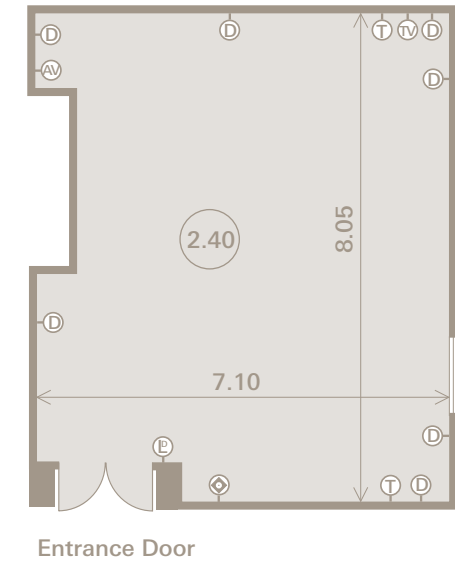

Floor Plans

Noblesse Room

Coleridge Room

Keats Room

Wordsworth Room

Shelley Room

Byron Room

Tennyson Room

Key to Symbols

- | | | | | |
|--------------------------|-------------------------------|--|--------------------------|-------------------|
| (D) Double 13 amp socket | (LD) Light dimming switch | (X) 19 pin lighting connector | (SS) Serving Surface | (---) Dance Floor |
| (S) Single 13 amp socket | (RM) Radio Microphone Link | (X) 16 amp single phase supply | (0.00) Ceiling Height | (□) Drop Ceiling |
| (TV) TV Aerial point | (AC) Air Conditioning control | (●) 32 amp single phase supply | (0.00) Chandelier Height | |
| (T) Telephone socket | (SC) Ceiling screen control | (T2) Multiple telephone socket with number | | |
| (F) Fax/Modem socket | (L) Light switch | (C3) Multiple Communication socket with number | | |
| (I) ISDN2 socket | (Sp) Speaker socket | (⊕) 3 phase 63amp power socket | | |
| (M) Microphone socket | (Dx) 5 pin DMX socket | (⊕) 3 phase 10amp power socket | | |
| (Mx) Mixer socket | (Va) 15 pin VGA socket | | | |

All measurements are in metres