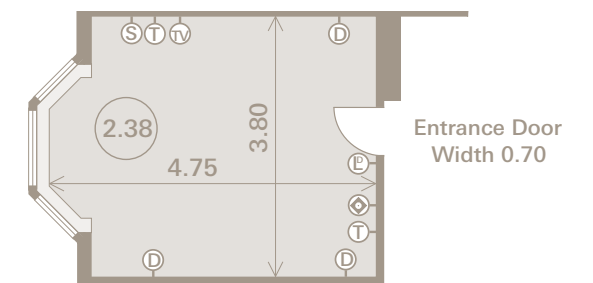

Floor Plans

Noblesse Room

Coleridge Room

Keats Room

Wordsworth Room

Shelley Room

Byron Room

Tennyson Room

Key to Symbols

- | | | | | |
|--------------------------|-------------------------------|--|--------------------------|-------------------|
| (D) Double 13 amp socket | (LD) Light dimming switch | (X) 19 pin lighting connector | (SS) Serving Surface | (---) Dance Floor |
| (S) Single 13 amp socket | (RM) Radio Microphone Link | (X) 16 amp single phase supply | (0.00) Ceiling Height | (□) Drop Ceiling |
| (TV) TV Aerial point | (AC) Air Conditioning control | (●) 32 amp single phase supply | (0.00) Chandelier Height | |
| (T) Telephone socket | (SC) Ceiling screen control | (T2) Multiple telephone socket with number | | |
| (F) Fax/Modem socket | (L) Light switch | (C3) Multiple Communication socket with number | | |
| (I) ISDN2 socket | (Sp) Speaker socket | (⊕) 3 phase 63amp power socket | | |
| (M) Microphone socket | (Dx) 5 pin DMX socket | (⊕) 3 phase 10amp power socket | | |
| (Mx) Mixer socket | (Va) 15 pin VGA socket | | | |

All measurements are in metres